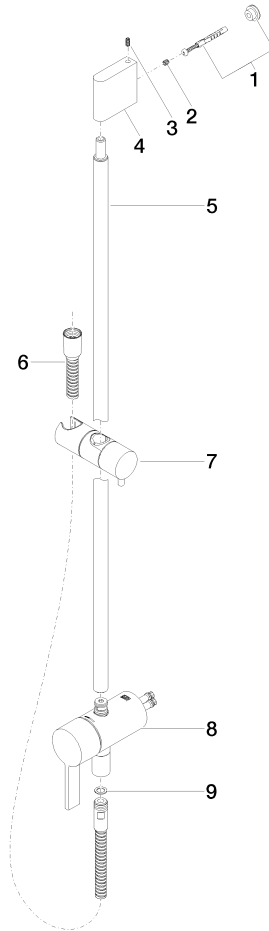

Concealed single-lever mixer with integrated shower connection with shower set without hand shower - Brushed Champagne (22kt Gold)

IMO

36 111 970

- metal shower hose 1750mm with integrated anti-twist protection
- slide bar
- Pipe diameter 18 mm

This article does not include a hand shower!

Intrinsic protection against back flow.

Fits: IMO, LULU, MADISON, MEM, TARA, CL.1, LISSÉ, VAIA, META, CYO

	Brushed Champagne (22kt Gold)	36 111 970-46
	Chrome	36 111 970-00
	Brushed Platinum	36 111 970-06
	Platinum	36 111 970-08
	Dark Chrome	36 111 970-19
	Brushed Light Gold	36 111 970-27
	Brushed Durabrass (23kt Gold)	36 111 970-28
	Matte Black	36 111 970-33
	Brushed Bronze	36 111 970-42
	Champagne (22kt Gold)	36 111 970-47
	Brushed Chrome	36 111 970-93
	Brushed Dark Platinum	36 111 970-99

Concealed single-lever mixer with integrated shower connection with shower set without hand shower - Brushed Champagne (22kt Gold)

IMO

36 111 970

mm [Inches]

Concealed single-lever mixer with integrated shower connection with shower set without hand shower - Brushed Champagne (22kt Gold)

36 111 970

Parts for other finishes can be found here: [Chrome](#)

Spare parts list

No.	Item Number	Name	Quantity used	Delivery time
1	05 17 20 726 02 90	fixing set	1	2
2	09 31 11 049 90	pin	2	2
3	04 31 11 113 00 90	pin	2	2
4	08 17 97 054-46	holder	1	30
5	90 28 22 782 00-46	pipe	1	30
6	28 322 970-46	Metal shower hose 1/2" x 3/8" x 1750 mm - Brushed Champagne (22kt Gold)	1	30
7	12 580 970-46	Slide unit - Brushed Champagne (22kt Gold)	1	30
8	90 19 97 002 00-46	connection	1	30
9	90 14 20 026 00 90	seal	1	2